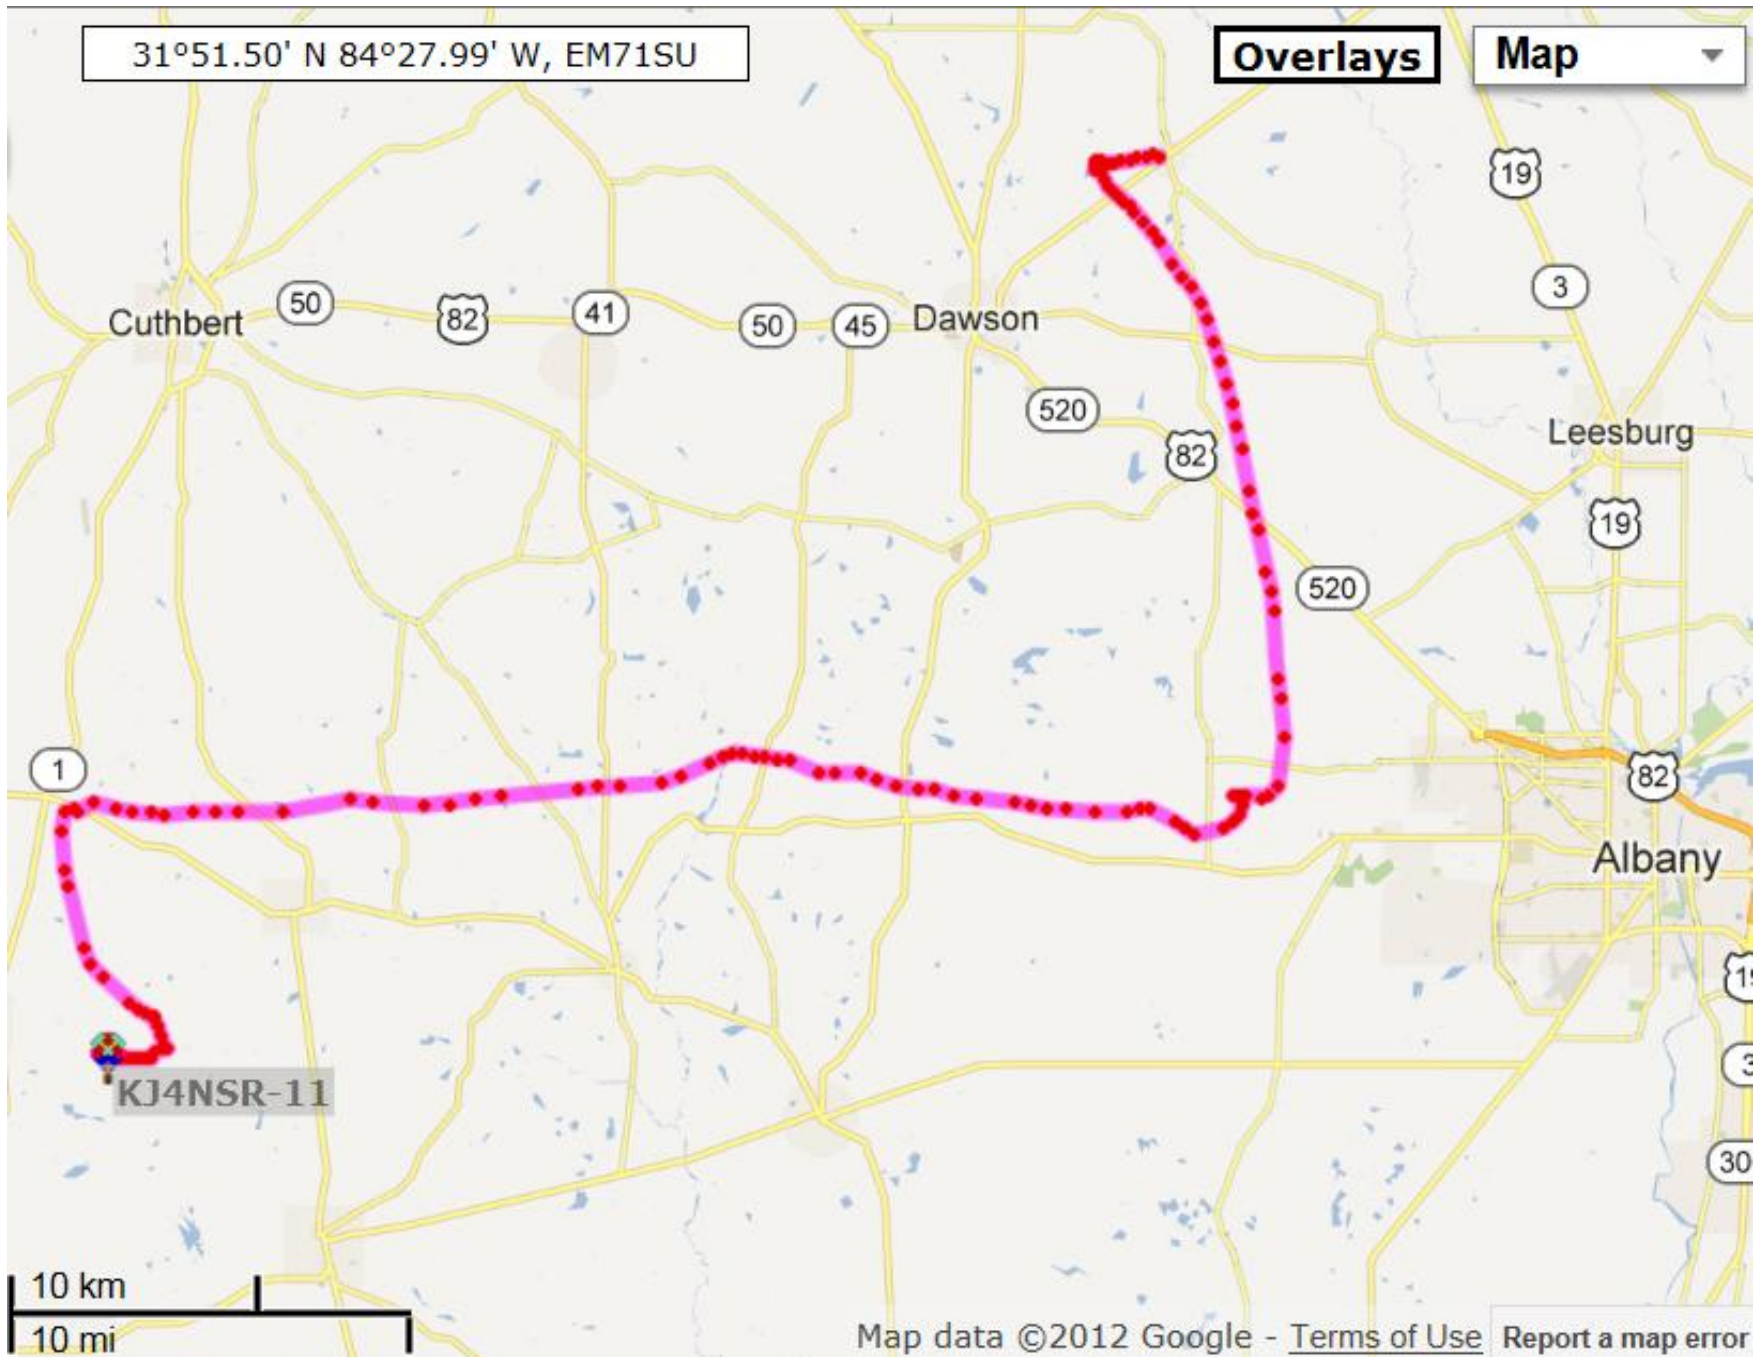

31°51.50' N 84°27.99' W, EM71SU

Overlays

Map

Cuthbert

Dawson

Leesburg

Albany

KJ4NSR-11