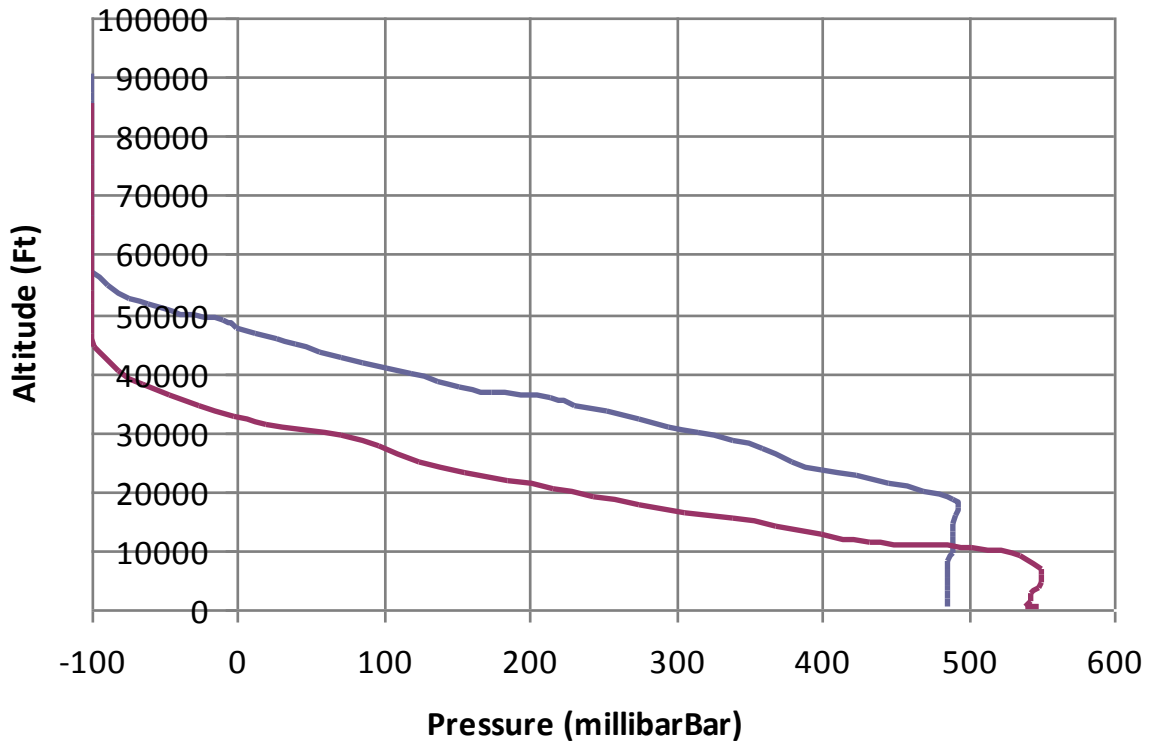

# Outside temperature recorded by Hobo data logger

# Outside temperature recorded by sensor

# Outside Temperature recorded by sensor and Hobo data logger

— Sensor Data — Hobo Data Logger

# Outside pressure recorded by sensor

Ascent Descent