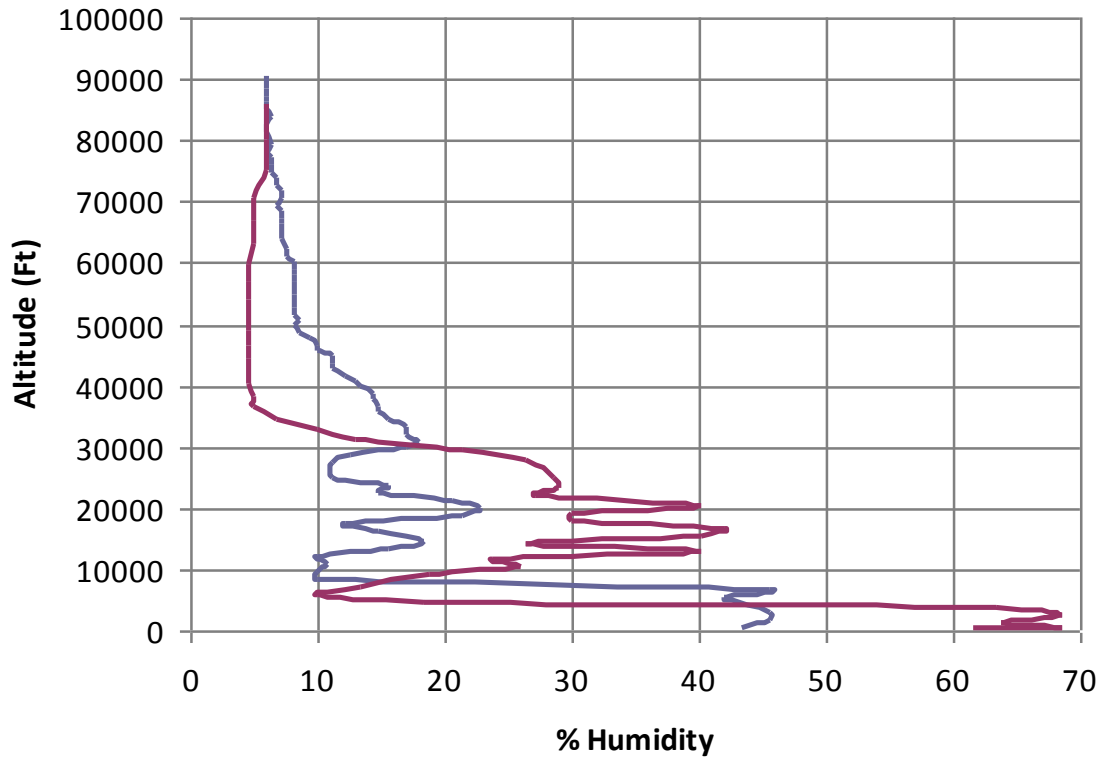

# Outside pressure recorded by sensor

Ascent Descent

### Relative humidity recorded by sensor

— Ascent — Descent