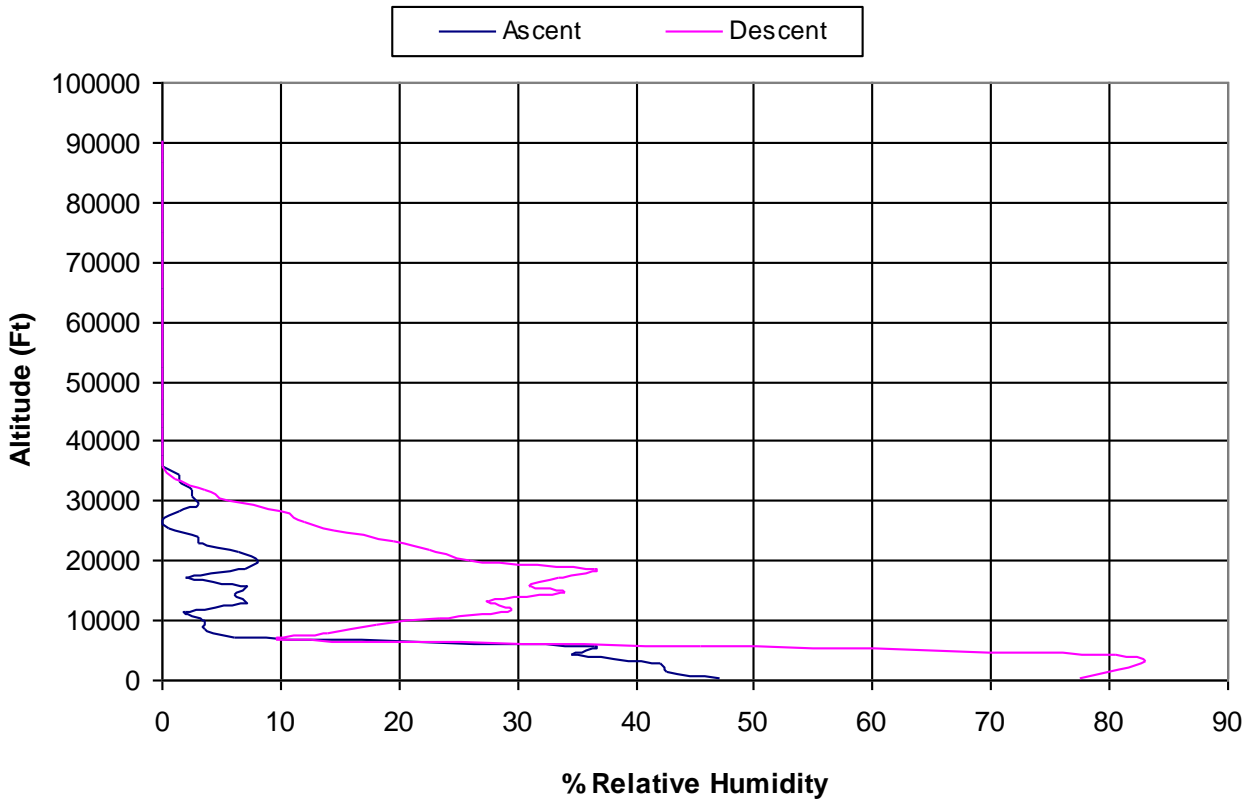

# Outside Temperature recorded by Data Logger

— Ascent — Descent

### Relative Humidity recorded by Data Logger