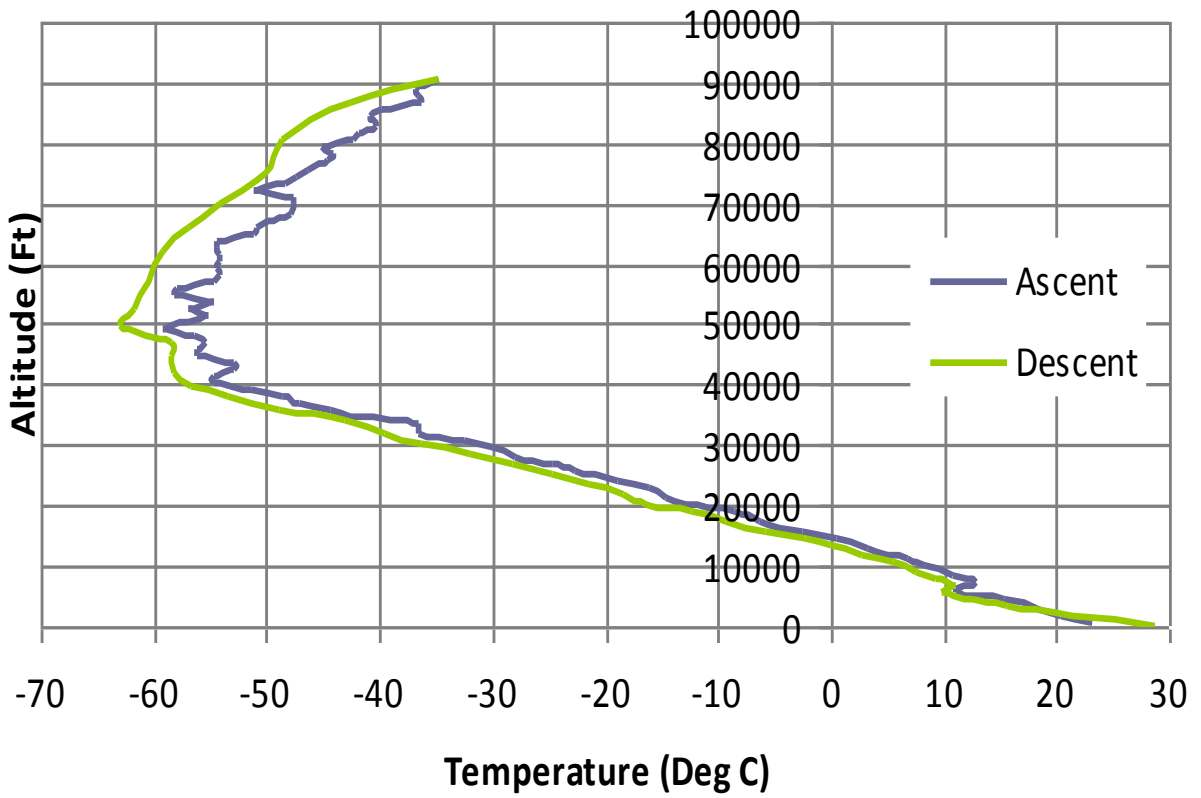

Outside temperature recorded by Hobo data logger