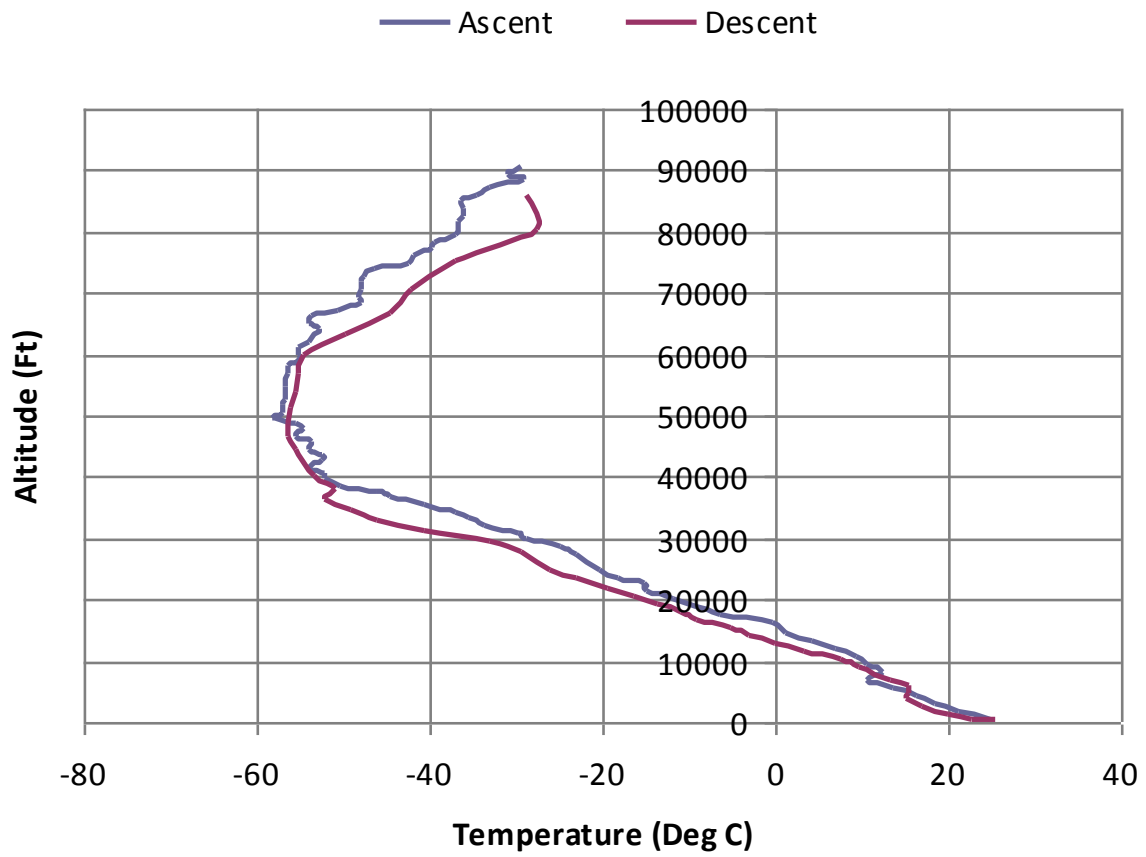

Outside temperature recorded by sensor