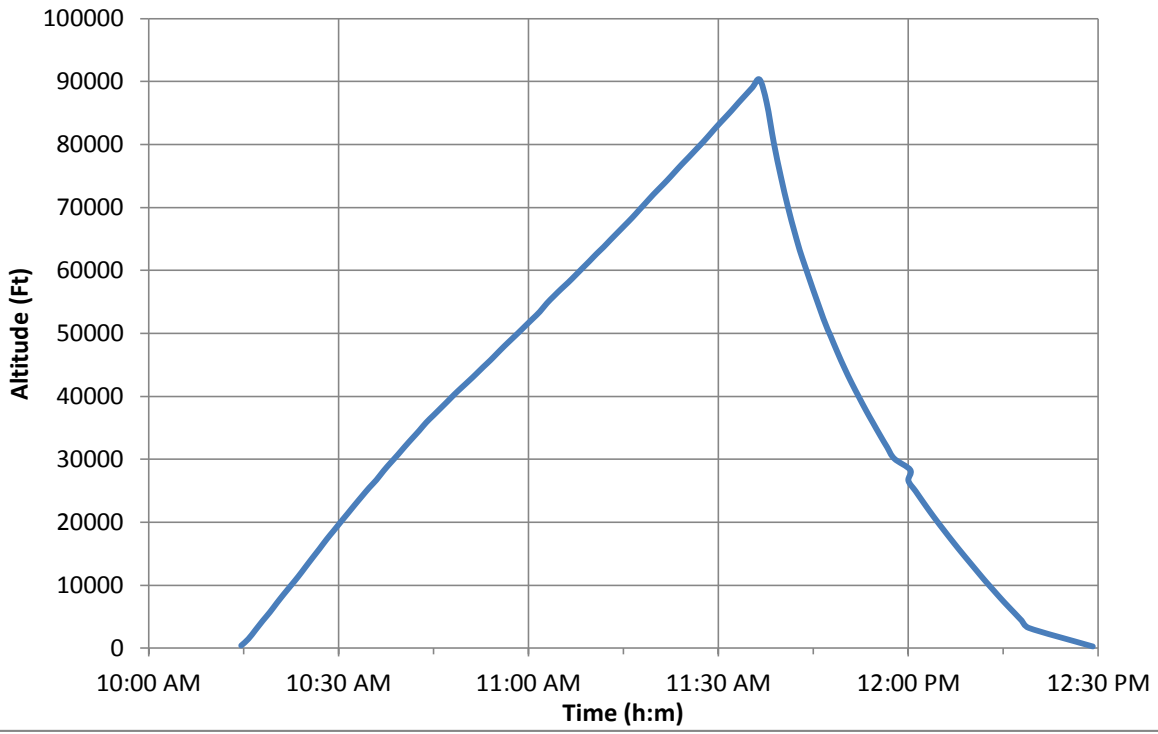

# Outside Temperature recorded by Data Logger

— Ascent — Descent

### Relative Humidity recorded by Data Logger