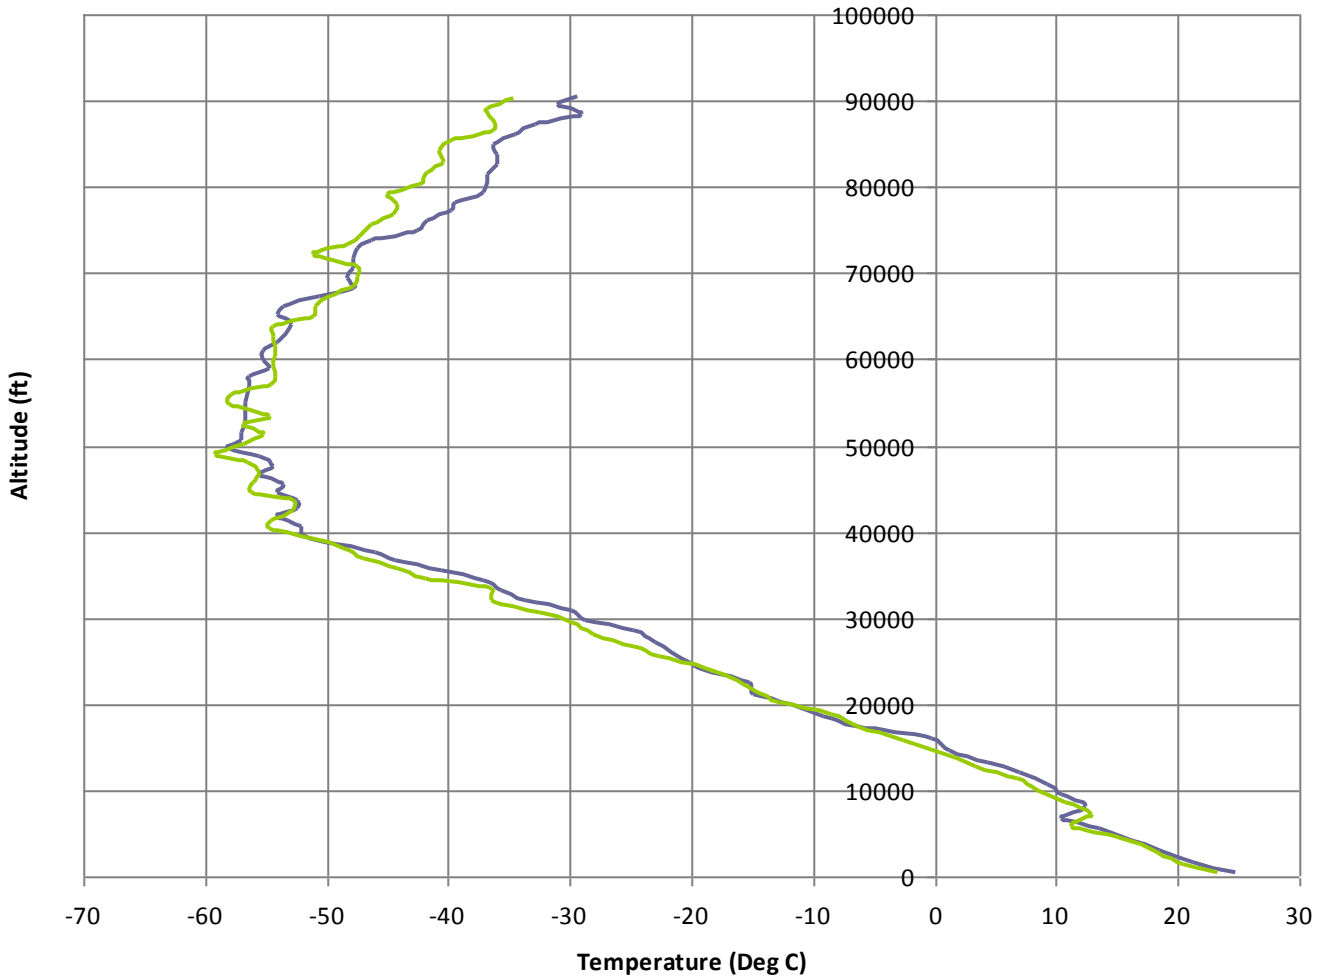

Outside Temperature recorded by sensor and Hobo data logger

— Sensor Data — Hobo Data Logger