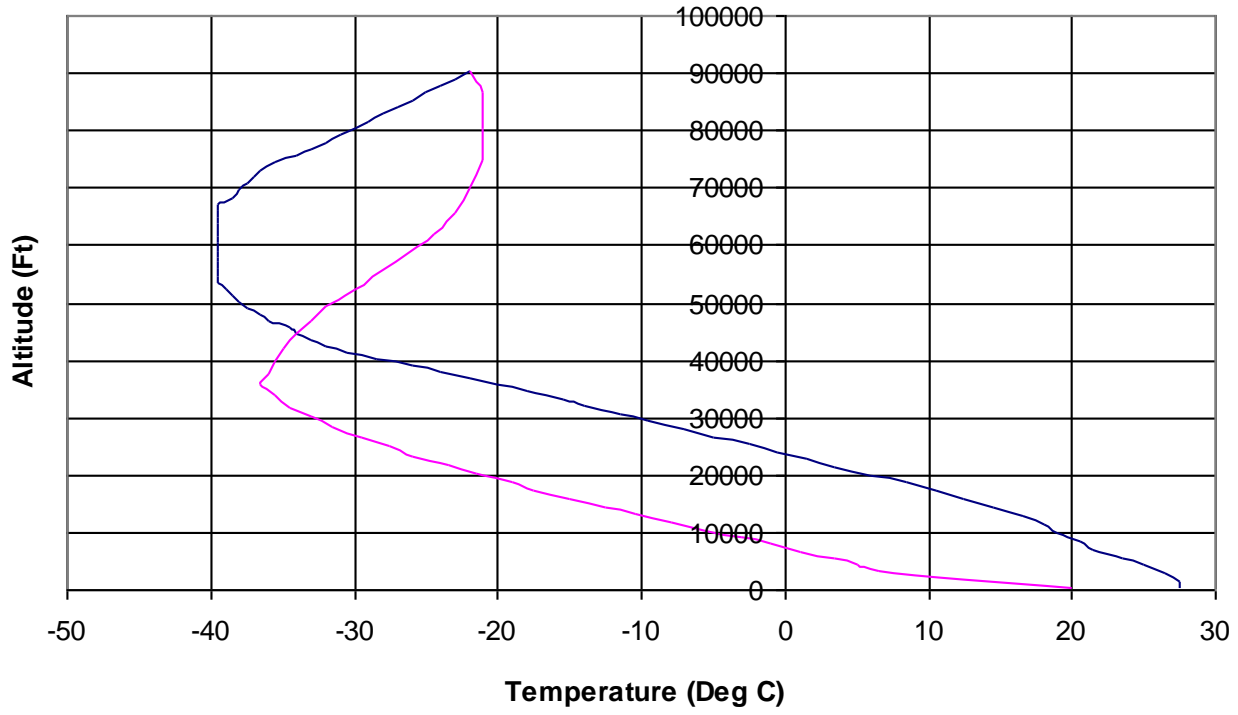

# Outside Temperature recorded by Data Logger

— Ascent — Descent